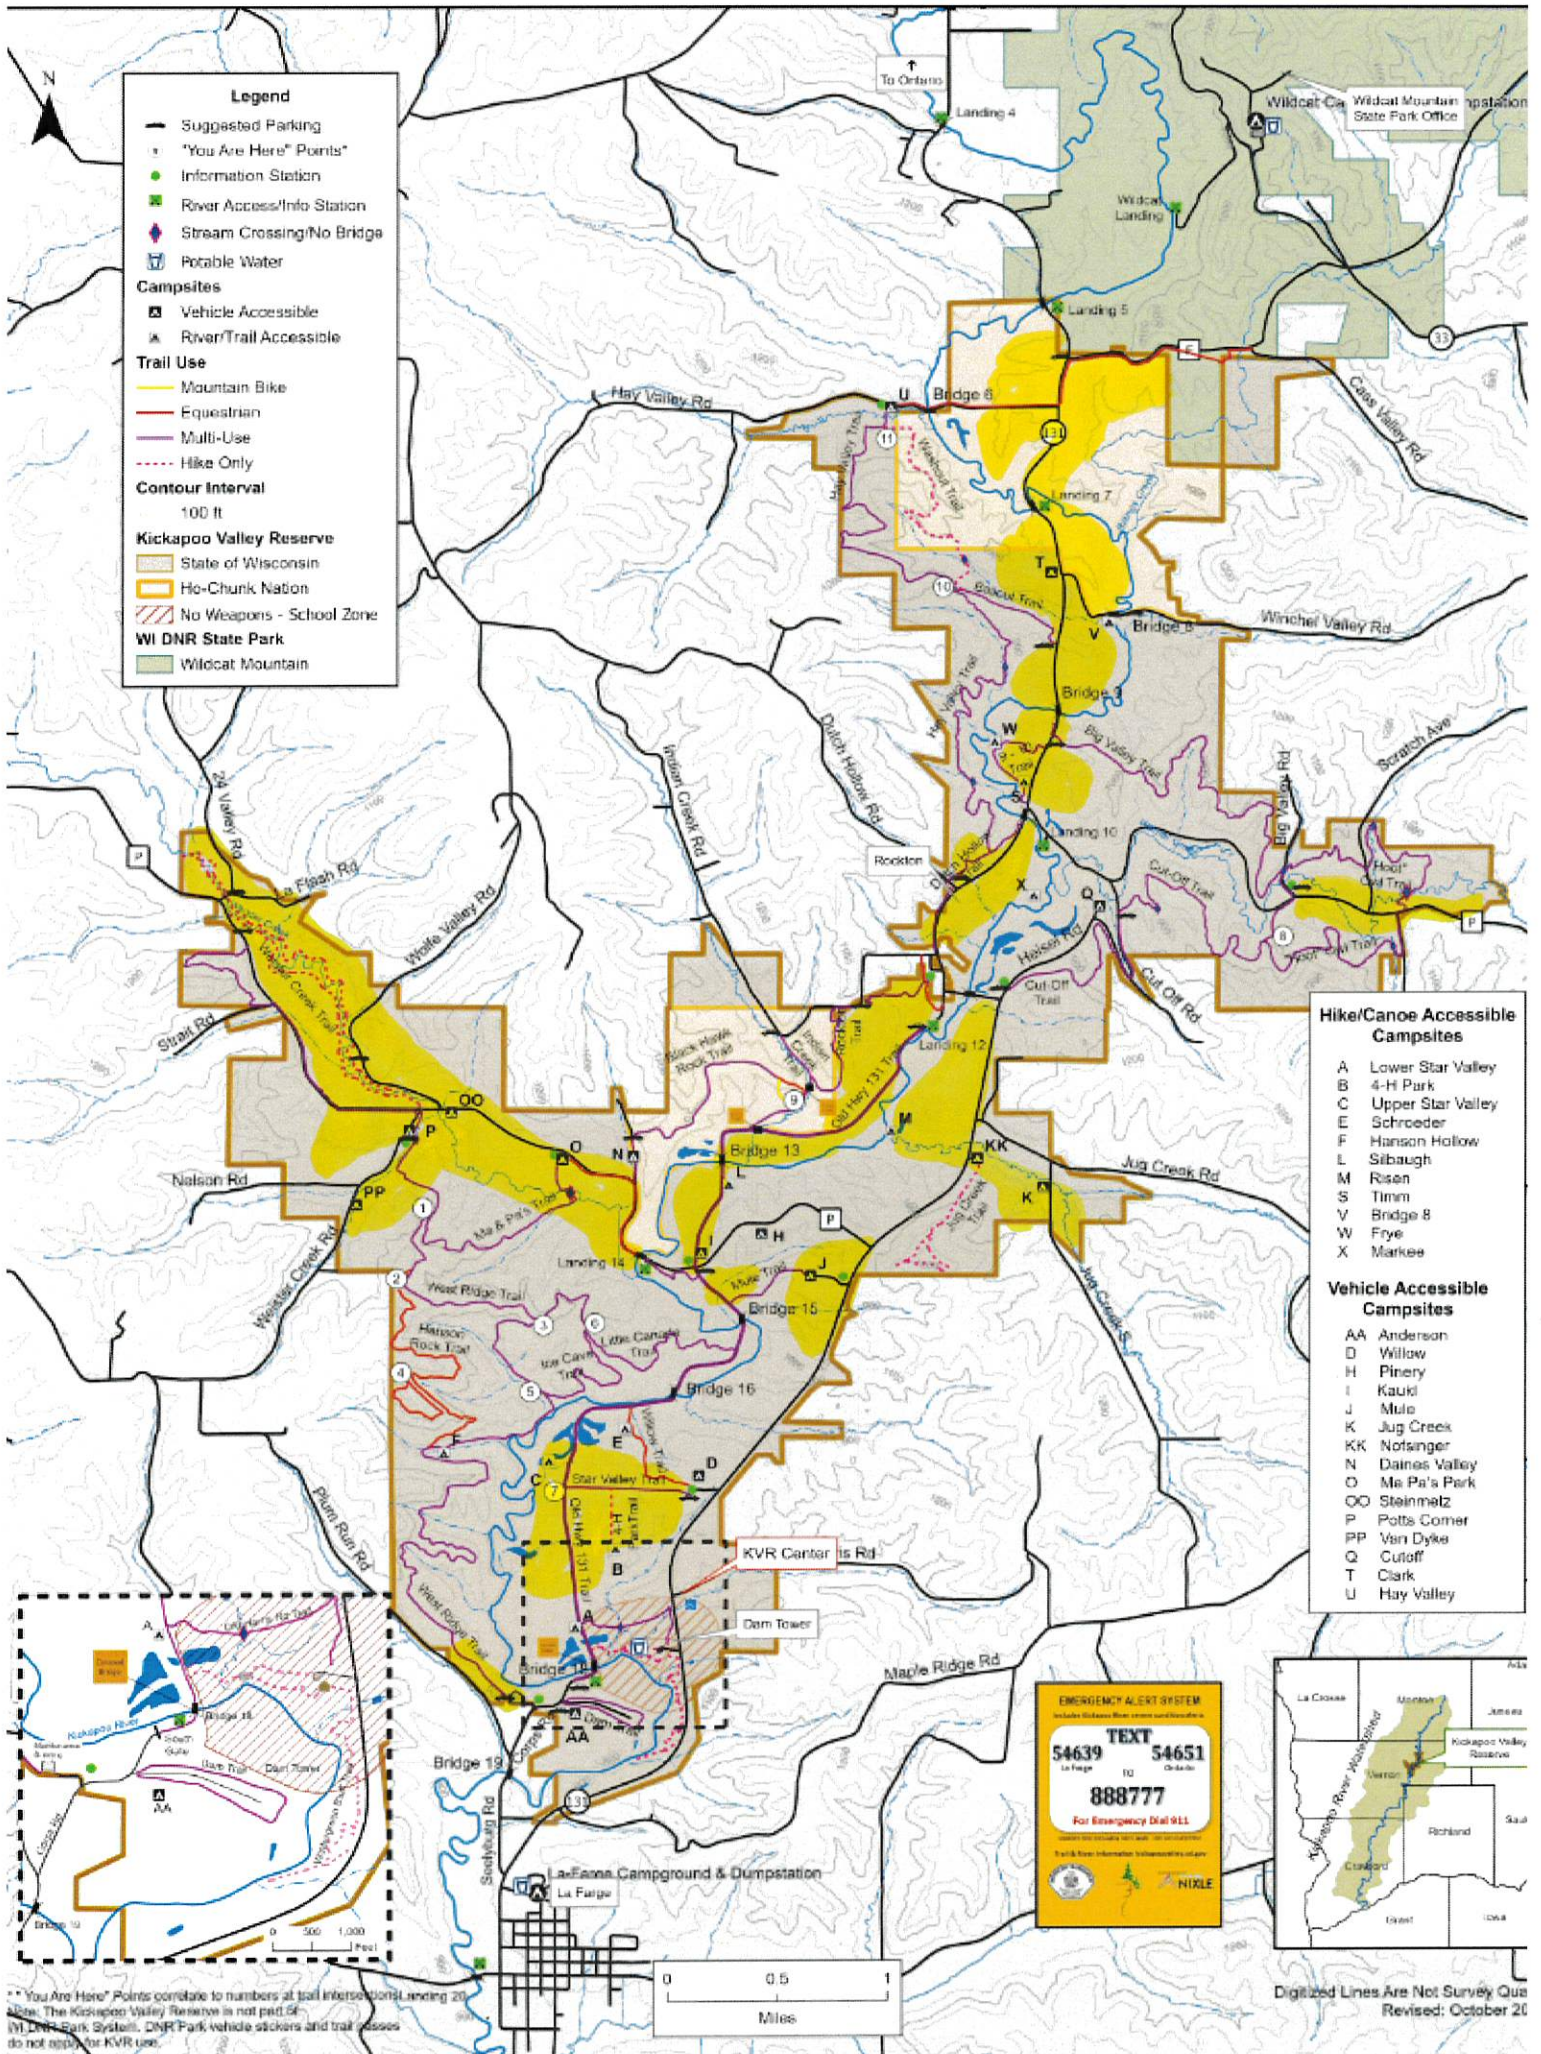

Kickapoo Valley Reserve Pheasant Release Areas

Release areas are highlighted. DNR licenses and laws apply.

NOTE:

- School Zone = no hunting or weapons!
- Know your target and beyond. Do not hunt over trails or campsites
- The KVR trails and property are open to other users, be courteous of hikers, bikers and horseback riders using the trails, river and campsites.
- Spent shell casings are litter! LEAVE NO TRACE! Clean up after yourself! Leave the property cleaner than when you found it.
- Campsites are for registered campers only. Day parking is not allowed in campsites on the KVR. Campsite D has a designated day parking area.